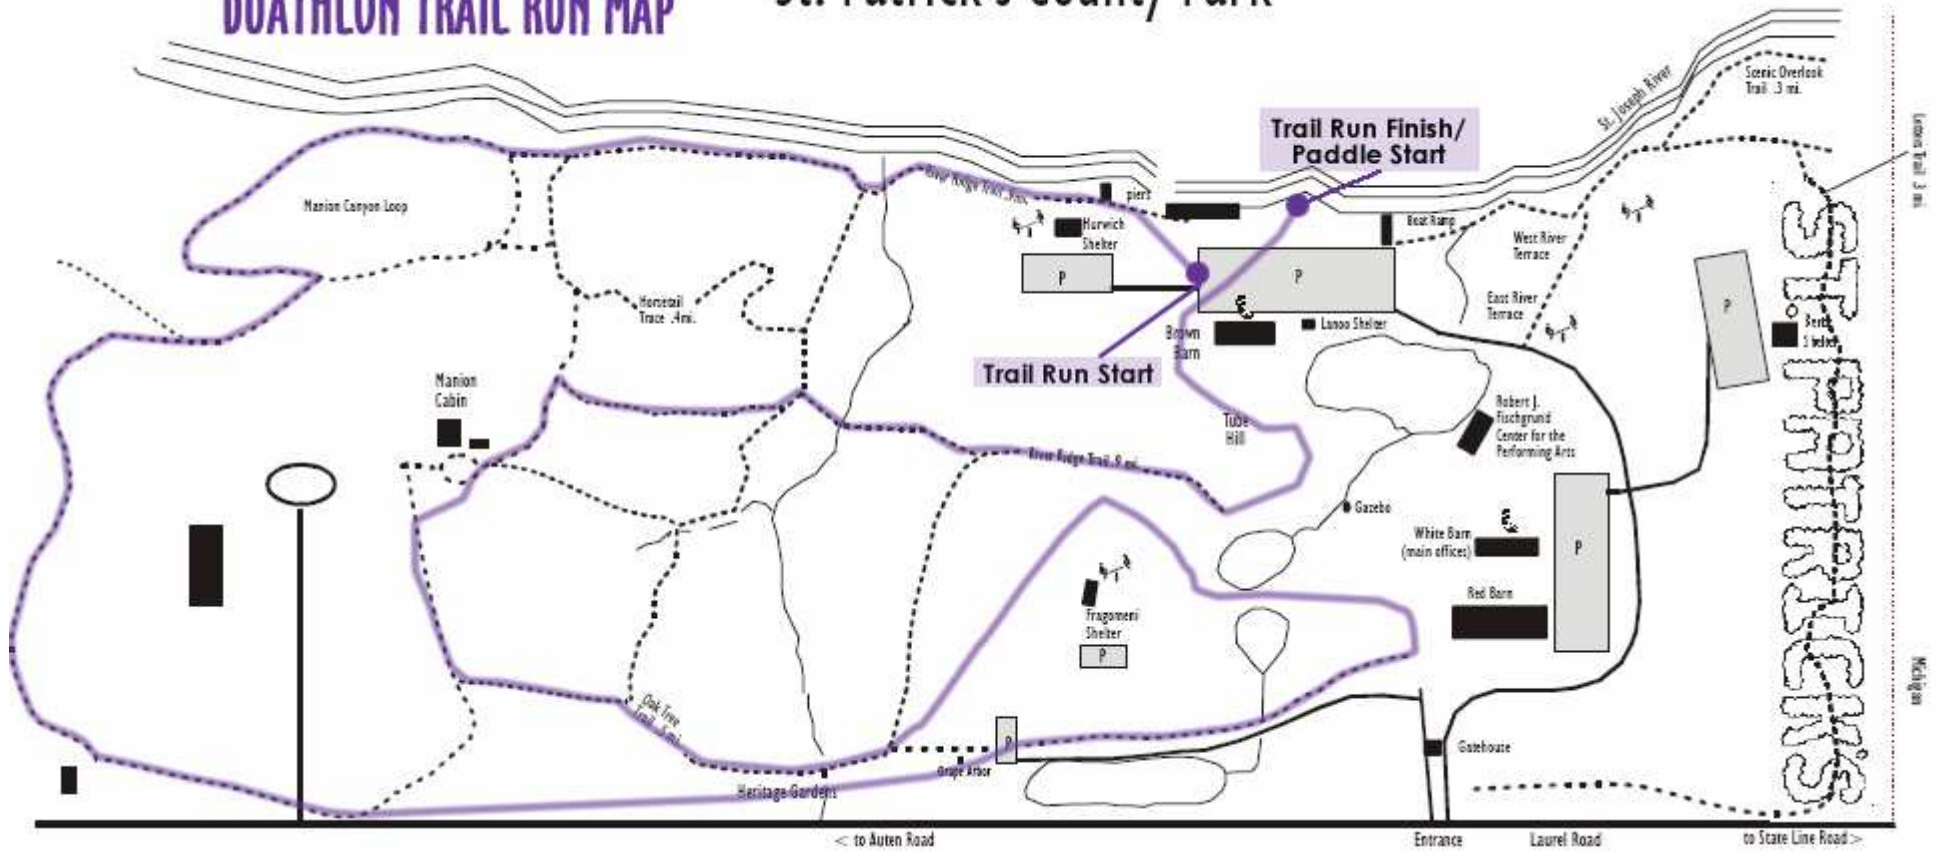

DUATHLON TRAIL RUN MAP

St. Patrick's County Park

ST. PATRICK'S

Kenyon Trail 0.3 mi
Michigan